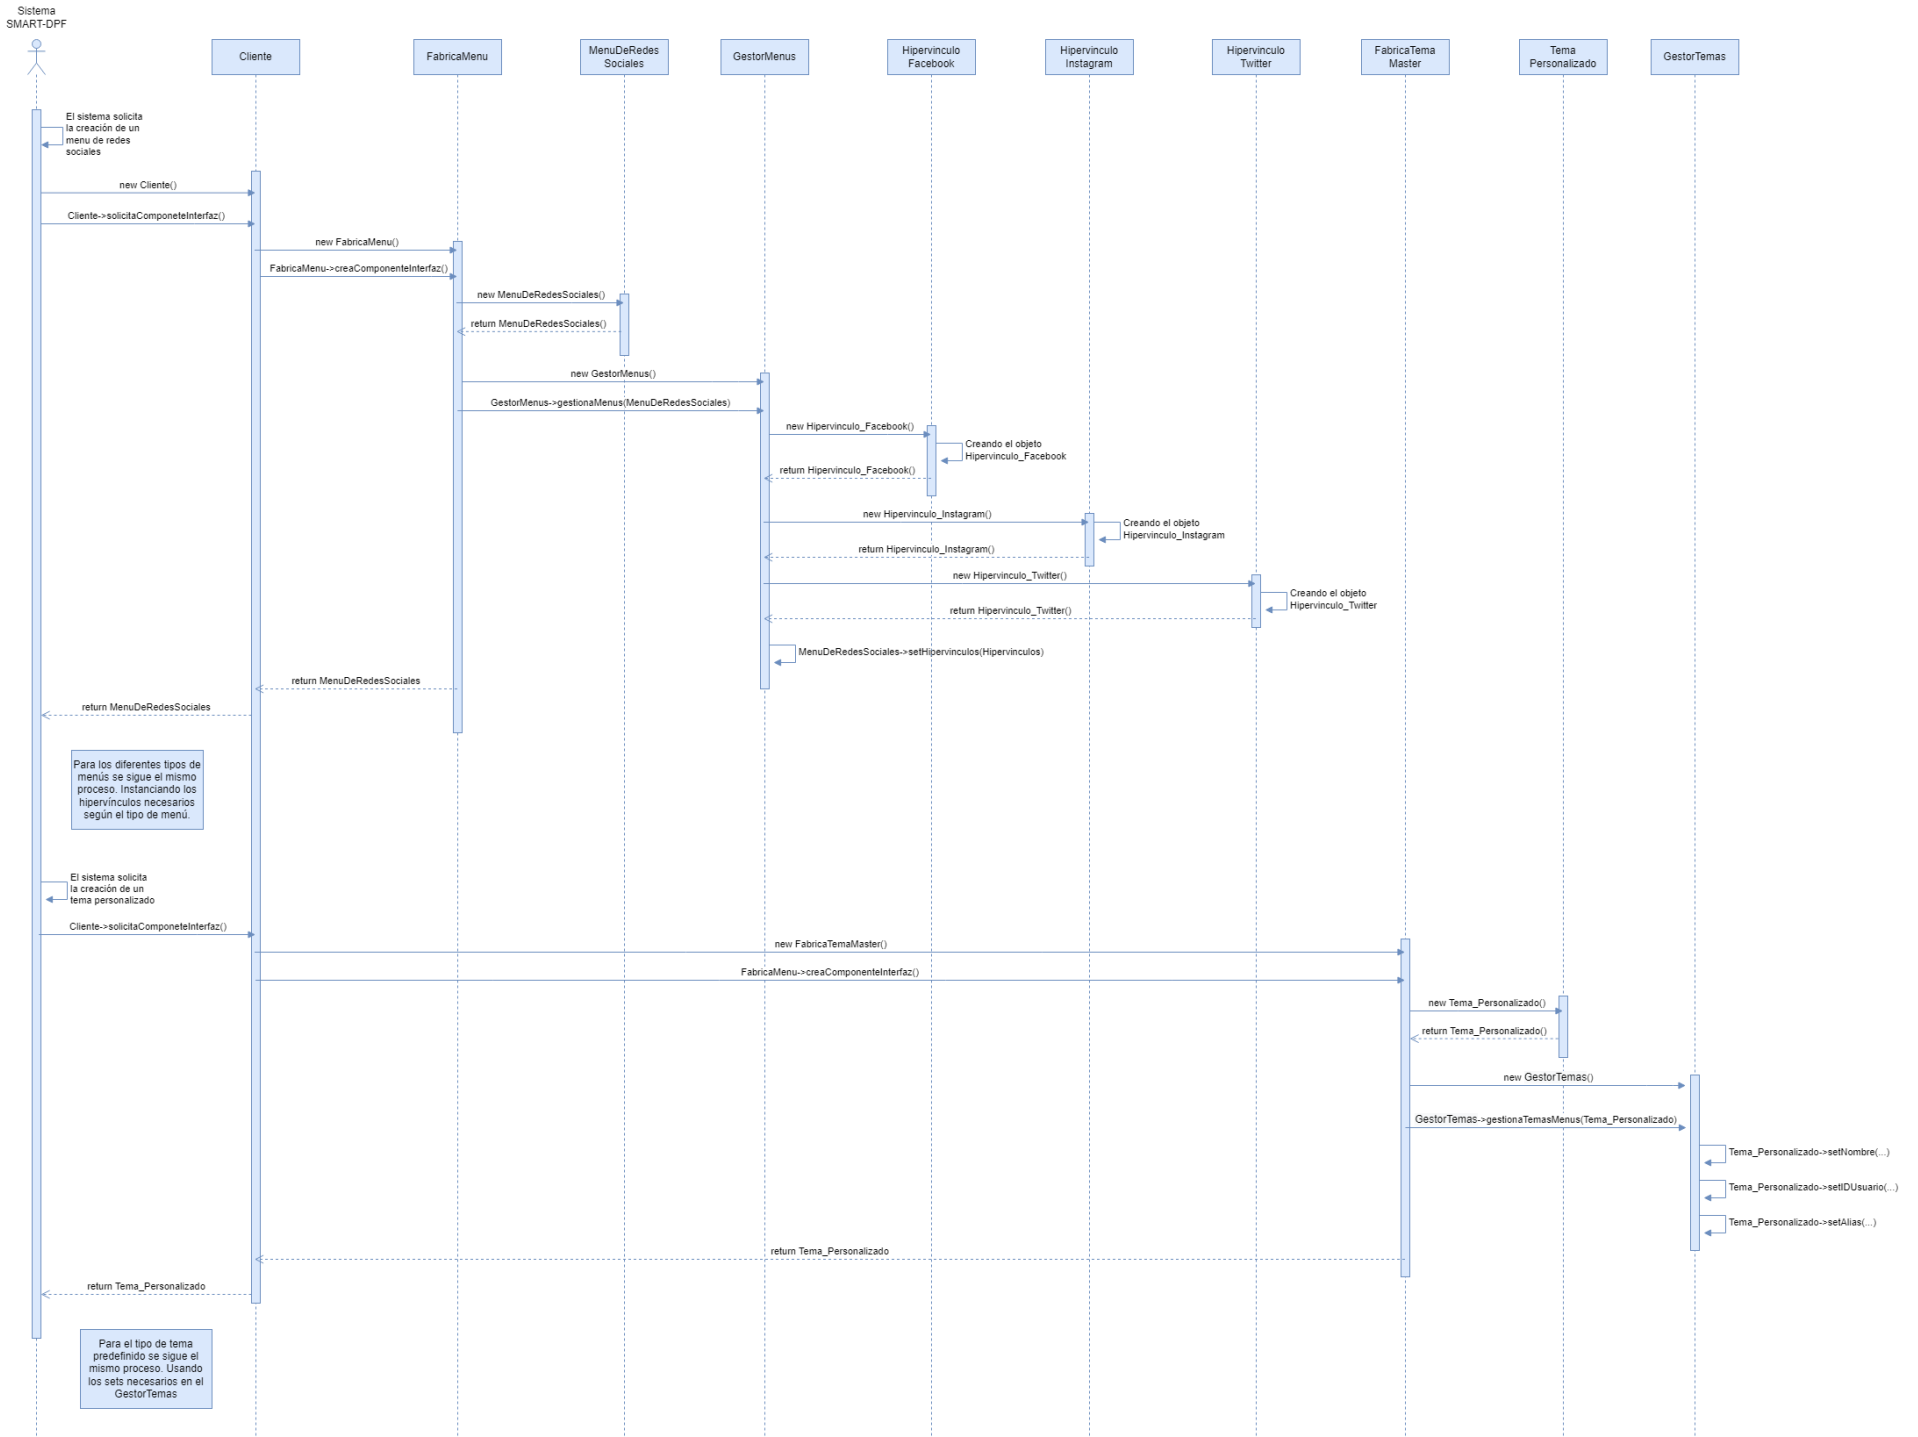

Abstract Factory, Master-Slave and Whole-Part

The structure that meets this pattern is shown in Figure 1

Figure 1: UML Diagram Abstract Factory, Master-Slave and Whole-Part Pattern

Study Cases

Travel Reservation System

Figure 2: UML Diagram Travel Reservation System

Bank System

Figure 3: UML Diagram Bank System

Figure 4: UML Diagram Dynamic Content Generator System

Figure 5: UML Diagram Dynamic Content Generator System