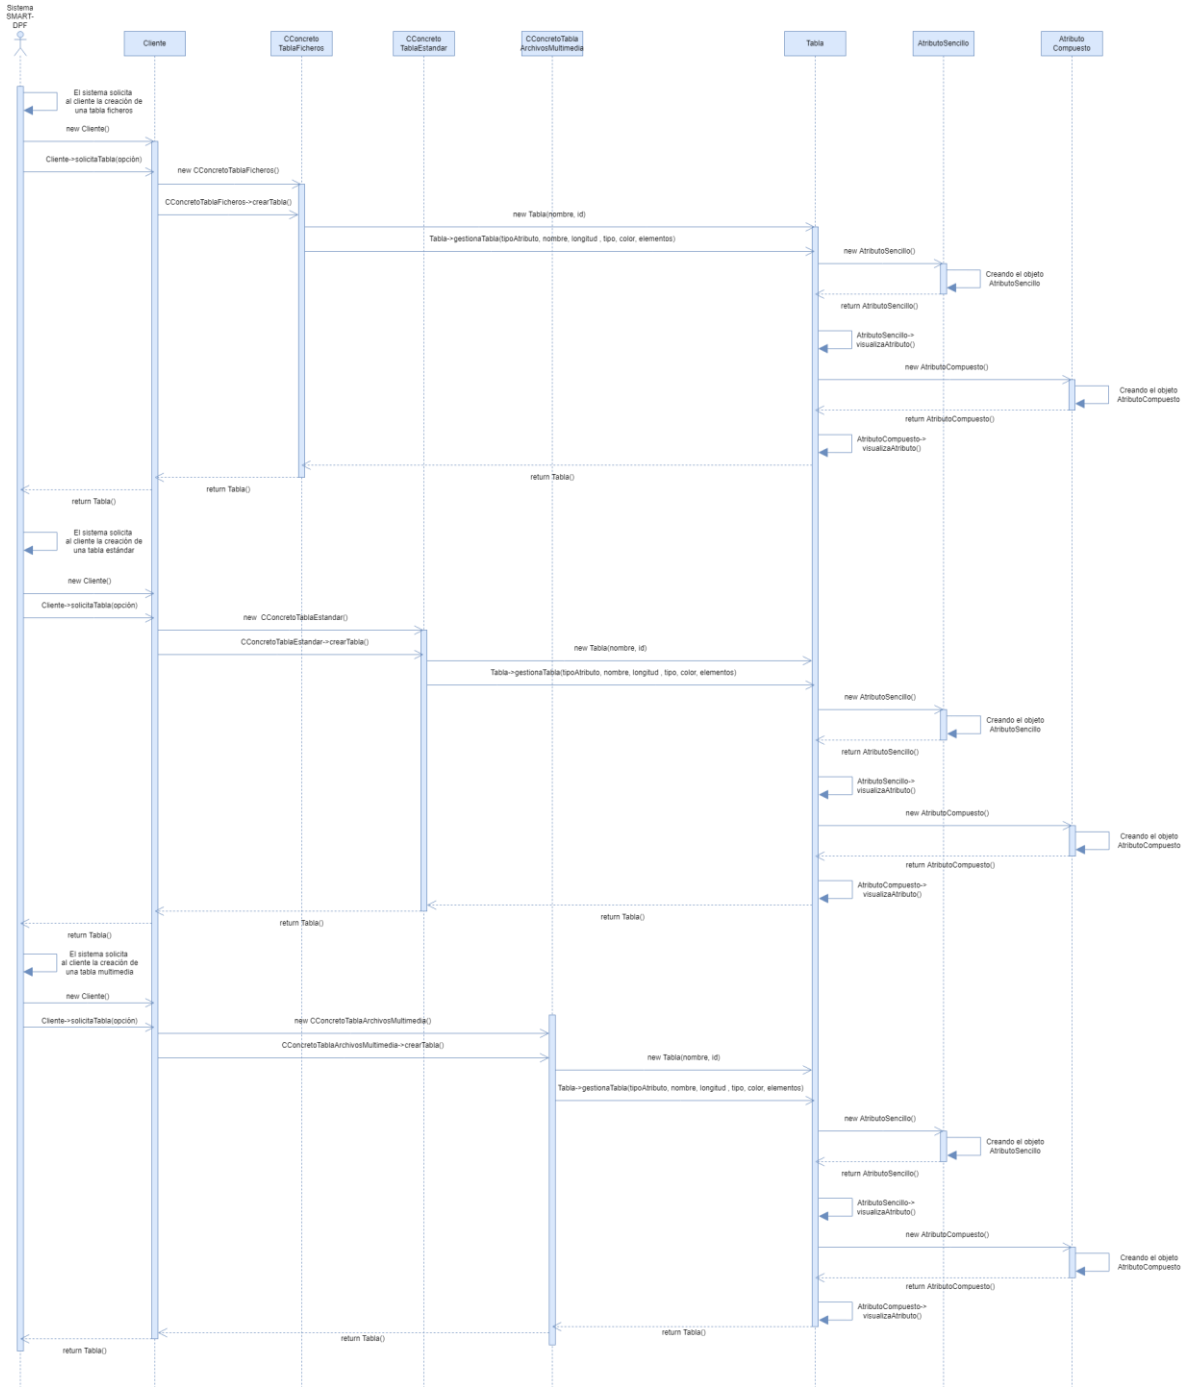

Builder and Composite

General structure of the pattern

The structure that meets this pattern is shown in Figure 1

Figure 1: UML Diagram Builder and Composite Pattern

Case study - Travel Reservation System

Figure 2: UML Diagram Travel Reservation System

Case study - Bank System

Figure 3: UML Diagram Bank System

Case study - Dynamic Content Generator System

Figure 4: UML Diagram Dynamic Content Generator System

Figure 5: UML Diagram Dynamic Content Generator System