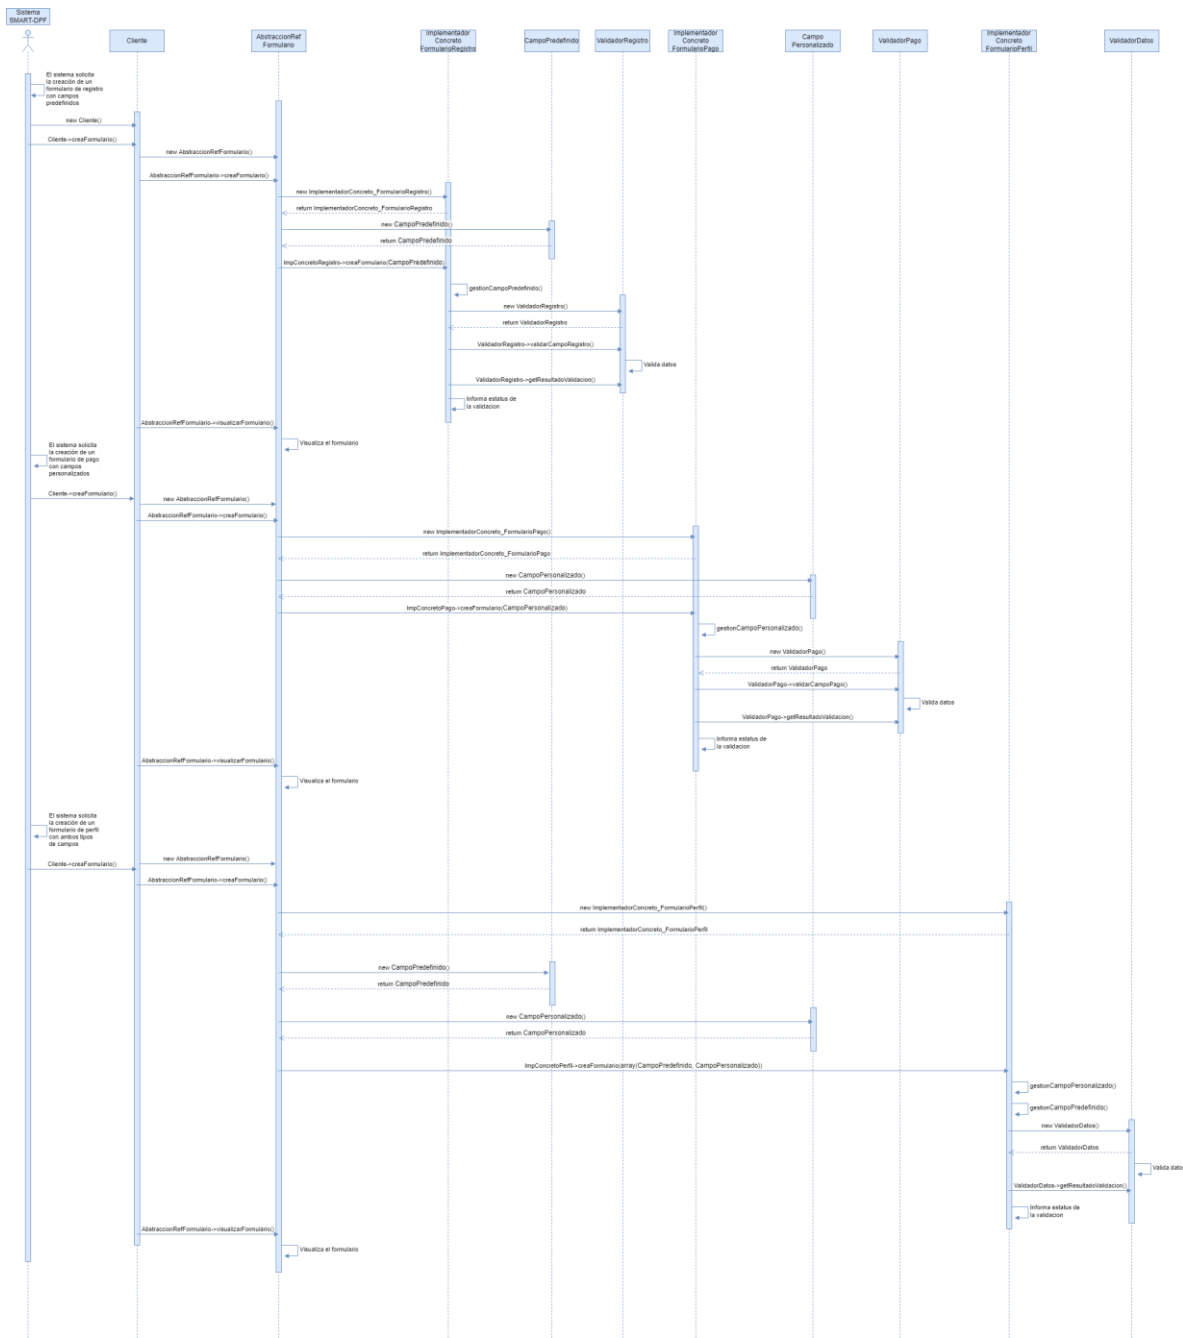

Bridge and Whole-Part

General structure of the pattern

The structure that meets this pattern is shown in Figure 1

Figure 1: UML Diagram Bridge and Whole-Part Pattern

Case study - Travel Reservation System

Figure 2: UML Diagram Travel Reservation System

Case study - Bank System

Figure 3: UML Diagram Bank System

Case study - Dynamic Content Generator System

Figure 4: UML Diagram Dynamic Content Generator System

Figure 5: UML Diagram Dynamic Content Generator System