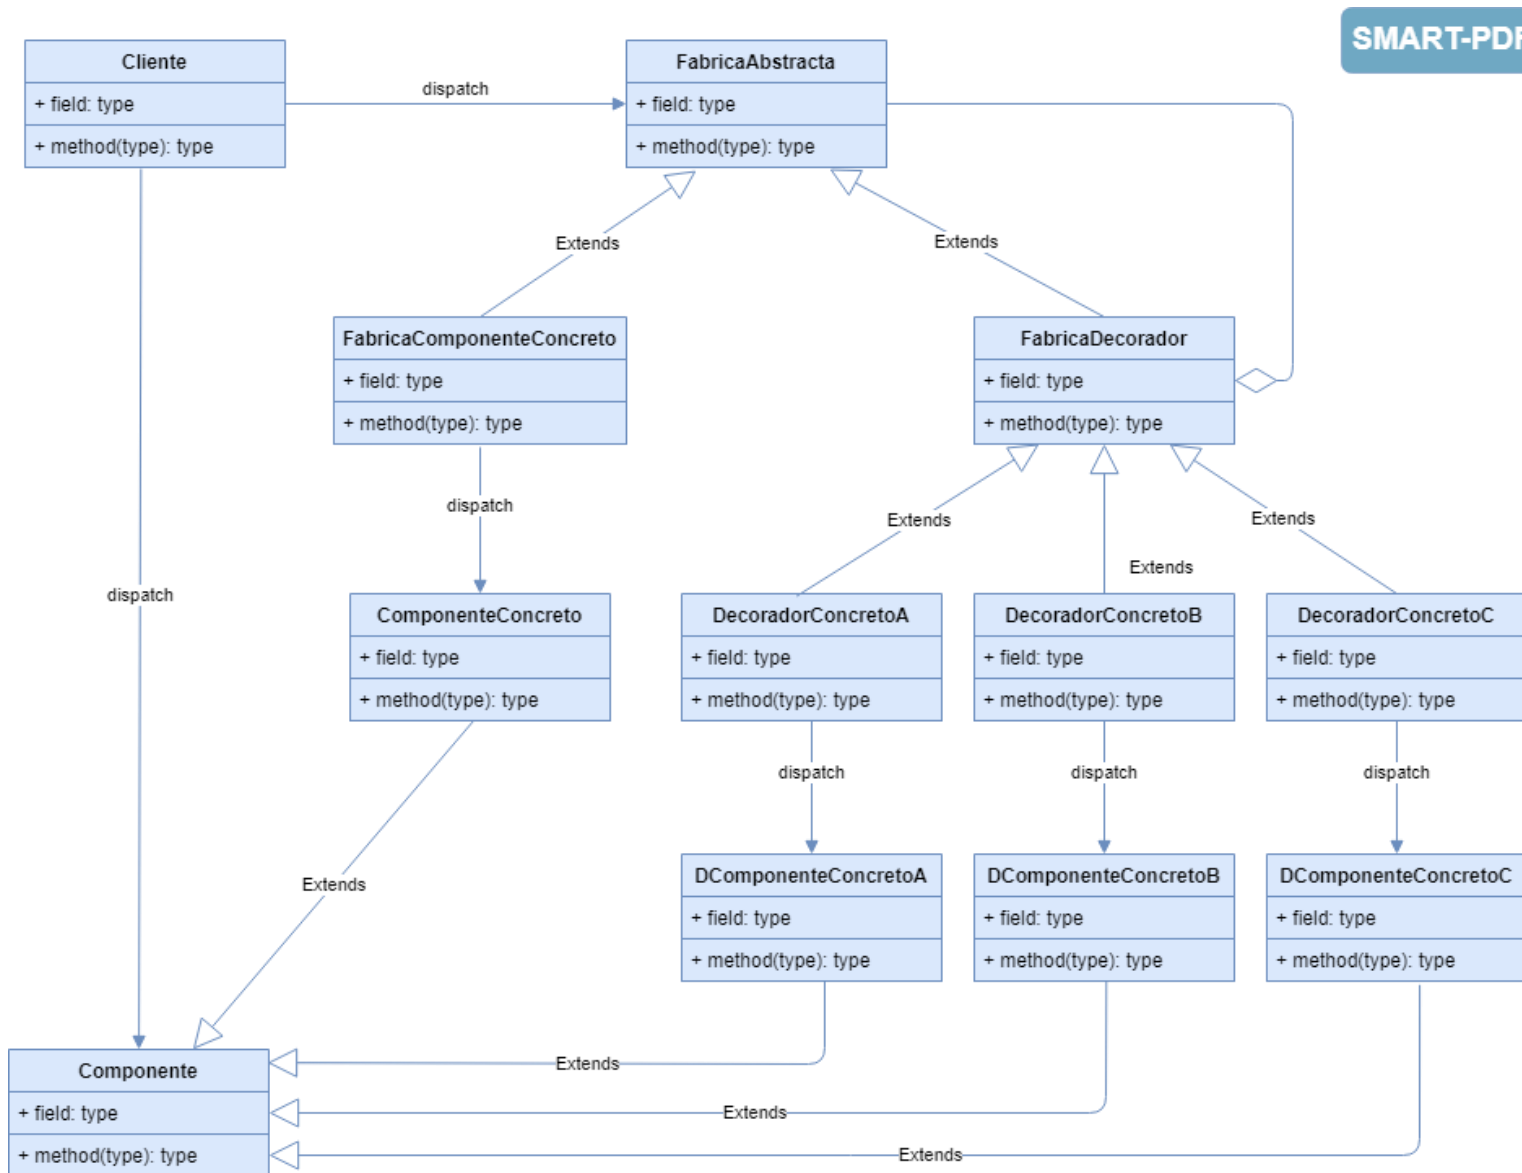

Abstract Factory and Decorator

General structure of the pattern

The structure that meets this pattern is shown in Figure 1

Figure 1: UML Diagram Abstract Factory and Decorator Pattern

Case study - Travel Reservation System

SMART-PDF

Figure 2: UML Diagram Travel Reservation System

Case study - Bank System

SMART-PDF

Figure 3: UML Diagram Bank System

Case study - Dynamic Content Generator System

Figure 4: UML Diagram Dynamic Content Generator System

Figure 5: UML Diagram Dynamic Content Generator System